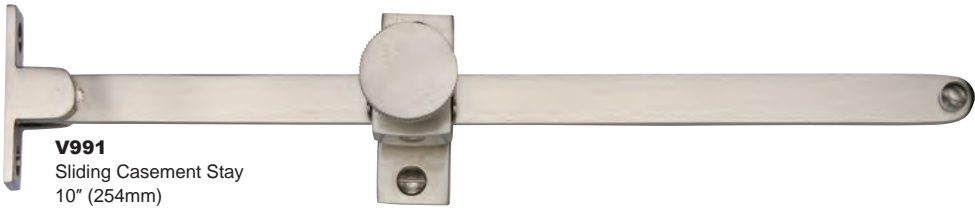

m. marcus

architectural hardware

WINDOW HARDWARE

**V990 8" 10" 12"**  
Casement Stay  
8" (203mm)  
10" (254mm)  
12" (305mm)

**V991**  
Sliding Casement Stay  
10" (254mm)

**V1119 6" 10"**  
Roller Arm Stay  
6" (150mm)  
10" (254mm)

**V892 10"**  
Reeded Casement Stay  
10" (254mm)

**V992 8" 10" 12"** BK Also available in Matt Black  
Ball Casement Stay  
8" (203mm)  
10" (254mm)  
12" (305mm)

**V1118**  
Quadrant Stay  
152mm

Available both LH & RH  
Image shows Left-Handed  
**V1009L**  
Espagnolette Handle  
Ball Pattern  
124mm  
Spindle 7mm x 60mm  
Fixings CTC 43 mm  
Suitable for  
Weather Stripped Windows

**V1008 MP/HP**  
Casement Fastener  
Ball Pattern  
Overall height 128mm  
Suitable for  
Standard Windows  
BK Also available in Matt Black

**V1003 MP/HP**  
Mortice & Hook Plate  
Casement Fastener  
Spoon Pattern  
Overall height 126mm  
Suitable for  
Standard Windows

**V1005 Lockable**  
Casement Fastener  
Wedge Pattern  
Overall height 127mm  
Suitable for  
Standard Windows

**V1005W Lockable**  
Casement Fastener  
Wedge Pattern  
Overall height 127mm  
Suitable for  
Weather Stripped Windows