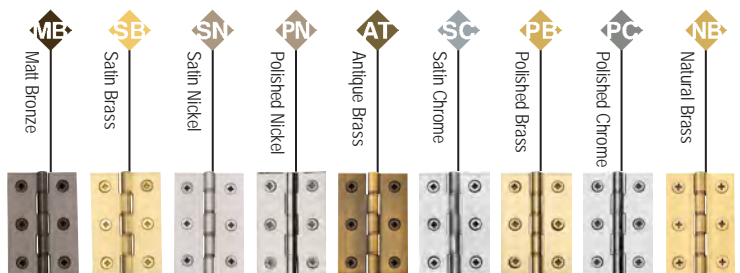

**V1104**  
**V1104L** (Lockable)  
Hook Plate  
Sash Fastener 69 x 20mm

**V1106**  
**V1106L** (Lockable)  
Hook Plate  
Sash Fastener 69 x 20mm

**V1105**  
Hook Plate  
Sash Fastener 69 x 20mm

**V1100**  
Sash Fastener  
69 x 20mm

**V1106**  
**V1106L** (Lockable)  
Fitch Pattern Sash Fastener  
66 x 17mm

**V706** Sash Lift Length 54mm  
**V706** Sash Lift Length 65mm

**BK** Also available in Matt Black

**V1110**  
Sash Lift 54 x 42mm

**BK** Also available in Matt Black

**V1120** Sash Ring  
Internal Diameter 25mm

**V2055**  
Brighton Sash Fastener

58 x 23mm

**V2054**  
Narrow Brighton Sash Fastener

56 x 12mm

**V1007**  
Casement Stay  
Locking Pin  
39 x 15mm

**V1117**  
Fanlight Catch  
Keep 18 x 29mm  
Catch 53 x 29mm

**V1108**  
Sash window stop  
(pair) with key

**V1090** Pull Handle Length 152mm  
Length 102mm

**Double Phosphur Washered**

ITEM	Dimensions	Leaf thickness
PR88-400	3" x 2"	2.5mm