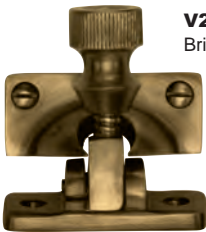

**V1005 Lockable**  
Casement Fastener  
Wedge Pattern  
Overall height 127mm  
Suitable for  
Standard Windows

**V1005W Lockable**  
Casement Fastener  
Wedge Pattern  
Overall height 127mm  
Suitable for  
Weather Stripped Windows

**V1104**  
**V1104L** (Lockable)  
Hook Plate  
Sash Fastener 69 x 20mm

**V1106**  
**V1106L** (Lockable)  
Hook Plate  
Sash Fastener 69 x 20mm

**V1105**  
Hook Plate  
Sash Fastener 69 x 20mm

**V1100**  
Sash Fastener  
69 x 20mm

**V1106**  
**V1106L** (Lockable)  
Fitch Pattern Sash Fastener  
66 x 17mm

**V706** Sash Lift Length 54mm  
**V706** Sash Lift Length 65mm

**BK** Also available in Matt Black

**V1110**  
Sash Lift 54 x 42mm

**BK** Also available in Matt Black

**V1120** Sash Ring  
Internal Diameter 25mm

**V2055**  
Brighton Sash Fastener

58 x 23mm

**V2054**  
Narrow Brighton Sash Fastener

56 x 12mm

**V1007**  
Casement Stay  
Locking Pin  
39 x 15mm