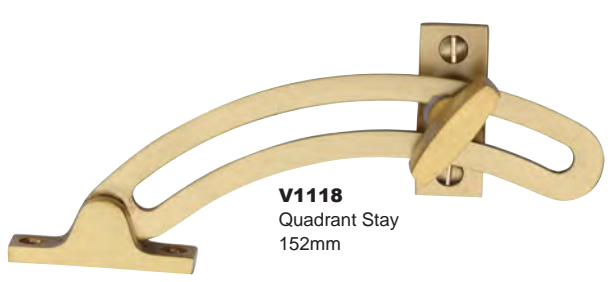

m. marcus

architectural hardware

WINDOW HARDWARE

**V990 8" 10" 12"**  
Casement Stay  
8" (203mm)  
10" (254mm)  
12" (305mm)

**V991**  
Sliding Casement Stay  
10" (254mm)

**V1119 6" 10"**  
Roller Arm Stay  
6" (150mm)  
10" (254mm)

**V892 10"**  
Reeded Casement Stay  
10" (254mm)

**V992 8" 10" 12"** BK Also available in Matt Black  
Ball Casement Stay  
8" (203mm)  
10" (254mm)  
12" (305mm)

**V1118**  
Quadrant Stay  
152mm

Available both LH & RH  
Image shows Left-Handed  
**V1009L**  
Espagnolette Handle  
Ball Pattern  
124mm  
Spindle 7mm x 60mm  
Fixings CTC 43 mm  
Suitable for  
Weather Stripped Windows

**V1008 MP/HP**  
Casement Fastener  
Ball Pattern  
Overall height 128mm  
Suitable for  
Standard Windows  
BK Also available in Matt Black

**V1003 MP/HP**  
Mortice & Hook Plate  
Casement Fastener  
Spoon Pattern  
Overall height 126mm  
Suitable for  
Standard Windows

**V1005 Lockable**  
Casement Fastener  
Wedge Pattern  
Overall height 127mm  
Suitable for  
Standard Windows

**V1005W Lockable**  
Casement Fastener  
Wedge Pattern  
Overall height 127mm  
Suitable for  
Weather Stripped Windows