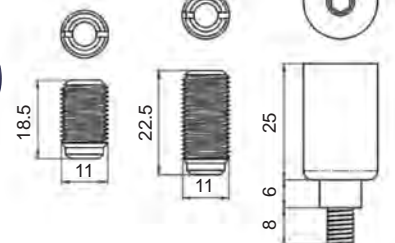

**V1104**  
**V1104L** (Lockable)  
Hook Plate  
Sash Fastener 69 x 20mm

**V1106**  
**V1106L** (Lockable)  
Hook Plate  
Sash Fastener 69 x 20mm

**V1105**  
Hook Plate  
Sash Fastener 69 x 20mm

**V1100**  
Sash Fastener  
69 x 20mm

**V1106**  
**V1106L** (Lockable)  
Fitch Pattern Sash Fastener  
66 x 17mm

**V706** Sash Lift Length 54mm  
**V706** Sash Lift Length 65mm

**BK** Also available in Matt Black

**V1110**  
Sash Lift 54 x 42mm

**BK** Also available in Matt Black

**V1120** Sash Ring  
Internal Diameter 25mm

**V2055**  
Brighton Sash Fastener

58 x 23mm

**V2054**  
Narrow Brighton Sash Fastener

56 x 12mm

**V1007**  
Casement Stay  
Locking Pin  
39 x 15mm

**V1117**  
Fanlight Catch  
Keep 18 x 29mm  
Catch 53 x 29mm

**V1108**  
Sash window stop  
(pair) with key

**V1090** Pull Handle Length 152mm  
Length 102mm

**Double Phosphur Washered**

ITEM	Dimensions	Leaf thickness
PR88-400	3" x 2"	2.5mm