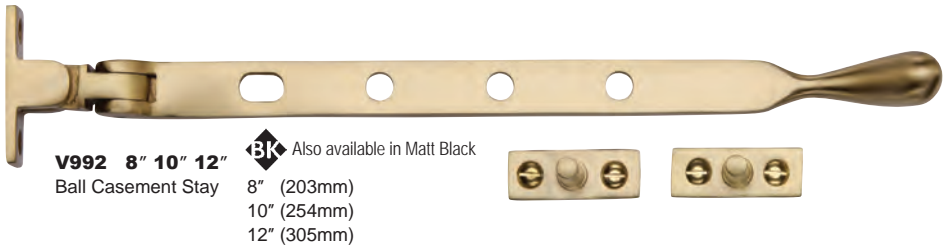

m. marcus

architectural hardware

WINDOW HARDWARE

**V990 8" 10" 12"**  
Casement Stay  
8" (203mm)  
10" (254mm)  
12" (305mm)

**V991**  
Sliding Casement Stay  
10" (254mm)

**V1119 6" 10"**  
Roller Arm Stay  
6" (150mm)  
10" (254mm)

**V892 10"**  
Reeded Casement Stay  
10" (254mm)

**V992 8" 10" 12"** BK Also available in Matt Black  
Ball Casement Stay  
8" (203mm)  
10" (254mm)  
12" (305mm)

**V1118**  
Quadrant Stay  
152mm

Available both LH & RH  
Image shows Left-Handed  
**V1009L**  
Espagnolette Handle  
Ball Pattern  
124mm  
Spindle 7mm x 60mm  
Fixings CTC 43 mm  
Suitable for  
Weather Stripped Windows

**V1008 MP/HP**  
Casement Fastener  
Ball Pattern  
Overall height 128mm  
Suitable for  
Standard Windows  
BK Also available in Matt Black

**V1003 MP/HP**  
Mortice & Hook Plate  
Casement Fastener  
Spoon Pattern  
Overall height 126mm  
Suitable for  
Standard Windows

**V1005 Lockable**  
Casement Fastener  
Wedge Pattern  
Overall height 127mm  
Suitable for  
Standard Windows

**V1005W Lockable**  
Casement Fastener  
Wedge Pattern  
Overall height 127mm  
Suitable for  
Weather Stripped Windows