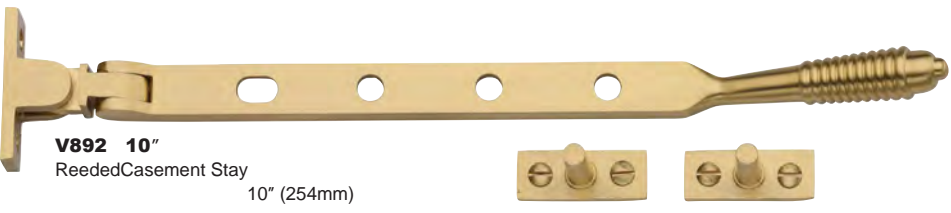

m. marcus

architectural hardware

WINDOW HARDWARE

**V990 8" 10" 12"**  
Casement Stay  
8" (203mm)  
10" (254mm)  
12" (305mm)

**V991**  
Sliding Casement Stay  
10" (254mm)

**V1119 6" 10"**  
Roller Arm Stay  
6" (150mm)  
10" (254mm)

**V892 10"**  
Reeded Casement Stay  
10" (254mm)

**V992 8" 10" 12"** BK Also available in Matt Black  
Ball Casement Stay  
8" (203mm)  
10" (254mm)  
12" (305mm)

**V1118**  
Quadrant Stay  
152mm

Available both LH & RH  
Image shows Left-Handed  
**V1009L**  
Espagnolette Handle  
Ball Pattern  
124mm  
Spindle 7mm x 60mm  
Fixings CTC 43 mm  
Suitable for  
Weather Stripped Windows

**V1008 MP/HP**  
Casement Fastener  
Ball Pattern  
Overall height 128mm  
Suitable for  
Standard Windows  
BK Also available in Matt Black

**V1003 MP/HP**  
Mortice & Hook Plate  
Casement Fastener  
Spoon Pattern  
Overall height 126mm  
Suitable for  
Standard Windows

**V1005 Lockable**  
Casement Fastener  
Wedge Pattern  
Overall height 127mm  
Suitable for  
Standard Windows

**V1005W Lockable**  
Casement Fastener  
Wedge Pattern  
Overall height 127mm  
Suitable for  
Weather Stripped Windows