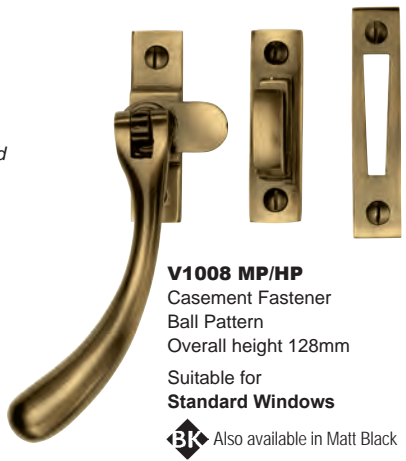

m. marcus

architectural hardware

WINDOW HARDWARE

**V990 8" 10" 12"**  
Casement Stay  
8" (203mm)  
10" (254mm)  
12" (305mm)

**V991**  
Sliding Casement Stay  
10" (254mm)

**V1119 6" 10"**  
Roller Arm Stay  
6" (150mm)  
10" (254mm)

**V892 10"**  
Reeded Casement Stay  
10" (254mm)

**V992 8" 10" 12"** BK Also available in Matt Black  
Ball Casement Stay  
8" (203mm)  
10" (254mm)  
12" (305mm)

**V1118**  
Quadrant Stay  
152mm

Available both LH & RH  
Image shows Left-Handed  
**V1009L**  
Espagnolette Handle  
Ball Pattern  
124mm  
Spindle 7mm x 60mm  
Fixings CTC 43 mm  
Suitable for  
Weather Stripped Windows

**V1008 MP/HP**  
Casement Fastener  
Ball Pattern  
Overall height 128mm  
Suitable for  
Standard Windows  
BK Also available in Matt Black

**V1003 MP/HP**  
Mortice & Hook Plate  
Casement Fastener  
Spoon Pattern  
Overall height 126mm  
Suitable for  
Standard Windows

**V1005 Lockable**  
Casement Fastener  
Wedge Pattern  
Overall height 127mm  
Suitable for  
Standard Windows

**V1005W Lockable**  
Casement Fastener  
Wedge Pattern  
Overall height 127mm  
Suitable for  
Weather Stripped Windows