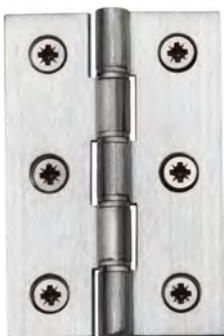

**V1104**  
**V1104L** (Lockable)  
Hook Plate  
Sash Fastener 69 x 20mm

**V1106**  
**V1106L** (Lockable)  
Hook Plate  
Sash Fastener 69 x 20mm

**V1105**  
Hook Plate  
Sash Fastener 69 x 20mm

**V1100**  
Sash Fastener  
69 x 20mm

**V1106**  
**V1106L** (Lockable)  
Fitch Pattern Sash Fastener  
66 x 17mm

**V706** Sash Lift Length 54mm  
**V706** Sash Lift Length 65mm

**BK** Also available in Matt Black

**V1110**  
Sash Lift 54 x 42mm

**BK** Also available in Matt Black

**V1120** Sash Ring  
Internal Diameter 25mm

**V2055**  
Brighton Sash Fastener

58 x 23mm

**V2054**  
Narrow Brighton Sash Fastener

56 x 12mm

**V1007**  
Casement Stay  
Locking Pin  
39 x 15mm

**V1117**  
Fanlight Catch  
Keep 18 x 29mm  
Catch 53 x 29mm

**V1108**  
Sash window stop  
(pair) with key

**V1090** Pull Handle Length 152mm  
Length 102mm

**Double Phosphur Washered**

ITEM	Dimensions	Leaf thickness
PR88-400	3" x 2"	2.5mm