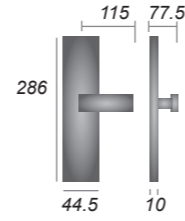

Multi-Point

• All Multi-Point handles illustrated here are shown in Left-Handed sets

MP1932

Outside

Inside

MP4189

Outside

Inside

MP2259

Outside

Inside

• All Multi-Point handles shown here have a 92mm centre to centre and a sprung two way action