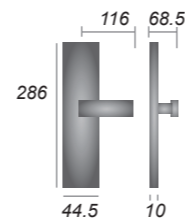

Multi-Point

• All Multi-Point handles illustrated here are shown in Left-Handed sets

MP1932

Outside

Inside

MP4189

Outside

Inside

MP2259

Outside

Inside

• All Multi-Point handles shown here have a 92mm centre to centre and a sprung two way action