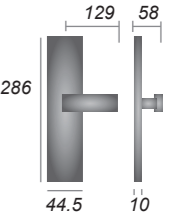

Multi-Point

• All Multi-Point handles illustrated here are shown in Left-Handed sets

MP1932

Outside

Inside

MP4189

Outside

Inside

MP2259

Outside

Inside

• All Multi-Point handles shown here have a 92mm centre to centre and a sprung two way action