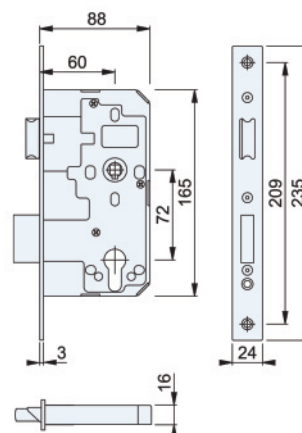

FINISHES

SSS	Satin Stainless Steel
PSS	Polished Stainless Steel
MB	Matt Black

EDUCATION

COMMERCIAL

INDUSTRIAL

GRADE 430

FD30/60

10
GUARANTEE

BS8300

certifire
APPROVED
PRODUCT