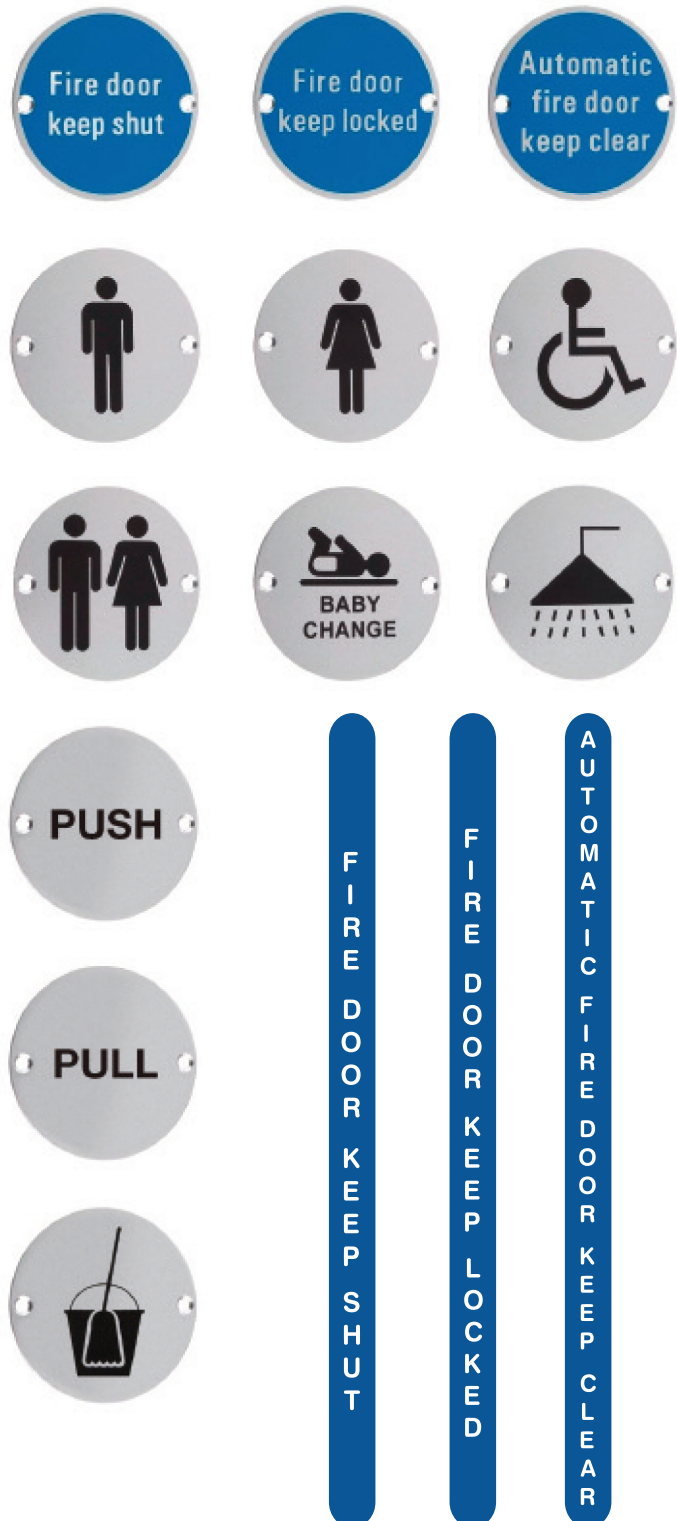

BOLOTA 304

STAINLESS STEEL RANGE

SIGNAGE

DISC SPECIFICATION

- 76mm Diameter
- 1.5mm thick as standard
- Drilled and countersunk
- Grade 304
- Self-adhesive available to order

FINISH

- Satin Stainless Steel
- Polished Stainless Steel

PRODUCT CODES - DISC

- AB81-01** Fire Door Keep Shut
- AB81-02** Fire Door Keep Locked
- AB81-03** Automatic Fire Door Keep Clear
- AB81-04** Male Pictogram
- AB81-05** Female Pictogram
- AB81-06** Accessible Toilet Pictogram
- AB81-07** Unisex Pictogram
- AB81-08** Baby Change Pictogram
- AB81-09** Shower Pictogram
- AB81-10** Push
- AB81-11** Pull
- AB81-12** Mop & Bucket Pictogram
- AB81-13** Gender Neutral Pictogram

LOLLIPOP SPECIFICATION

- 150 x 13mm (AFDKC 175x13mm)
- 1.6mm thick engraved laminate
- Blue background, white text
- Helvetica 1 Line font
- Self-adhesive

PRODUCT CODES - LOLLIPOP

- AB81-41** Fire Door Keep Shut
- AB81-42** Fire Door Keep Locked
- AB81-43** Automatic Fire Door Keep Clear