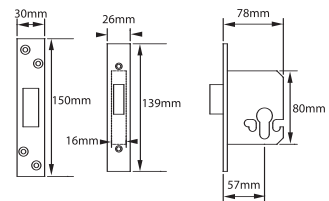

Variation

A3013 3"

NOTES:
REBATE SETS AVAILABLE UPON REQUEST
38mm BOLT THROUGH CENTRES