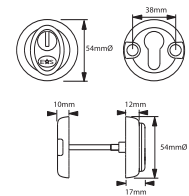

A3002 3"

Variation

A3003 2.5"

Conforms to BS3621:2004

NOTES:

REBATE SETS AVAILABLE UPON REQUEST
38mm BOLT THROUGH CENTRES

Conforms to BS3621:2004

PVD 
 SSS 

A3004

**BS 3621 Euro Profile
 Cylinder Deadlock**

A3004 2.5"

Variation

A3005 3"

SUPPLIED COMPLETE WITH
 SECURITY ESCUTCHEONS AND CYLINDER

NOTES:
 REBATE SETS AVAILABLE UPON REQUEST

A3006

BS 3621 Euro Profile Cylinder Sashlock

A3006 2.5"

Variation

A3007 3"

SUPPLIED COMPLETE WITH SECURITY ESCUTCHEONS AND CYLINDER

Conforms to BS3621:2004

NOTES:

REBATE SETS AVAILABLE UPON REQUEST
38mm BOLT THROUGH CENTRES