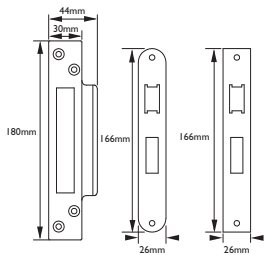

A3002 3"

Variation

A3003 2.5"

Conforms to BS3621:2004

NOTES:

REBATE SETS AVAILABLE UPON REQUEST
38mm BOLT THROUGH CENTRES

Conforms to BS3621:2004

PVD 
 SSS 

Original Flat Latch

A3024 2.5"

Variations

A3025 3"

A3026 4"

NOTES:

REBATE SETS AVAILABLE UPON REQUEST
38mm BOLT THROUGH CENTRES

SSS 