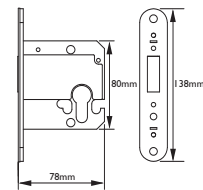

A3005 3"

SUPPLIED COMPLETE WITH
SECURITY ESCUTCHEONS AND CYLINDER