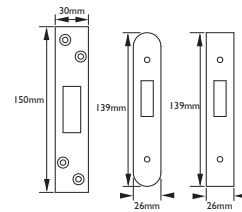

A3004 2.5"

Variation