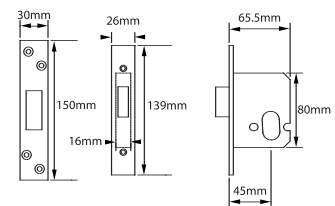

Variation

A3020 2.5"

NOTES:
REBATE SETS AVAILABLE UPON REQUEST
38mm BOLT THROUGH CENTRES