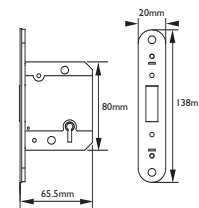

A3001

2.5"

FINISH CODES:

- PVD - STAINLESS BRASS
- SSS - SATIN STAINLESS STEEL
- SCP - SATIN CHROME PLATED
- EB - ELECTRO BRASS STEEL

NOTES:
REBATE SETS AVAILABLE UPON REQUEST