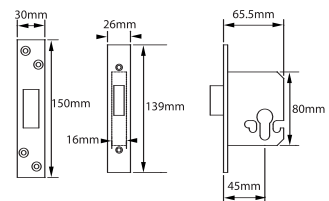

A3012

Euro Deadlock

A3012 2.5"