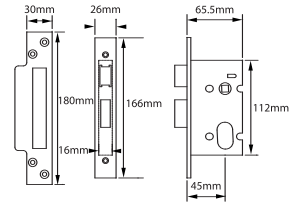

A3016

3"

NOTES:

REBATE SETS AVAILABLE UPON REQUEST
38mm BOLT THROUGH CENTRES

PVD 
 SSS 

A3017

Oval Sashlock

A3017 2.5"

NOTES:
 REBATE SETS AVAILABLE UPON REQUEST
 38mm BOLT THROUGH CENTRES

A3021

Flat Latch

A3021 3"

Variations

A3022 2.5"

A3023 4"

A3024