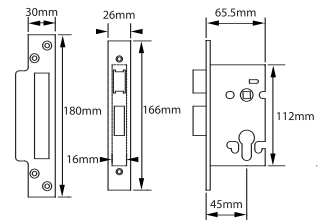

Variation

A3011 2.5"