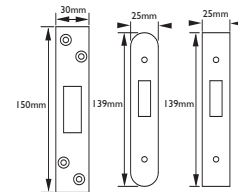

A3005 3"

SUPPLIED COMPLETE WITH
SECURITY ESCUTCHEONS AND CYLINDER