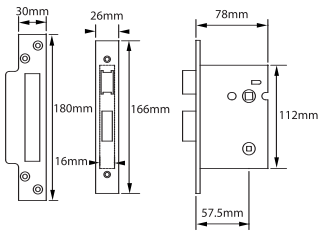

A3015

3"

A3016

Rollerbolt Euro Deadlock