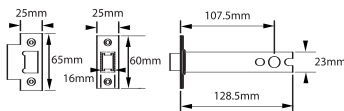

A3031

Heavy Sprung Tubular Latch

Variations

A3034 5"

A3035

Tubular Deadbolt

Variations

NOTES:

- REBATE SETS AVAILABLE UPON REQUEST
- 38MM BOLT THROUGH CENTRE
- NOT BOLT THROUGH FOR 2.5" LATCH
- 3" VERSION AVAILABLE WITH BSS + SSS, OR EB + SSS FOREND & STRIKE