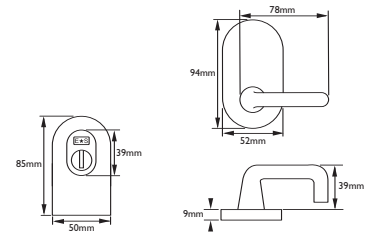

SSS

A3027

2.5" Mortice Euro Cylinder Night Latch

SUPPLIED COMPLETE WITH SECURITY ESCUTCHEONS AND CYLINDER

EB
SCP

A3028

Bathroom Deadbolt

A3028 3"

Variations

A3029 2.5"

A3030 4"

NOTES:
REBATE SETS AVAILABLE UPON REQUEST
38mm BOLT THROUGH CENTRES