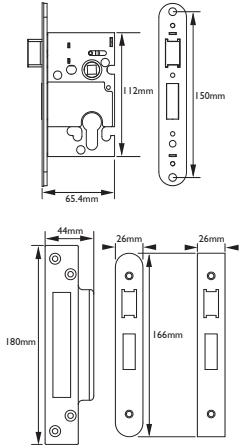

A3002 3"

Variation

A3003 2.5"

Conforms to BS3621:2004

NOTES:

REBATE SETS AVAILABLE UPON REQUEST
38mm BOLT THROUGH CENTRES

Conforms to BS3621:2004

PVD 
 SSS 

BS 3621 Euro Profile Cylinder Sashlock

A3006 2.5"

Variation

A3007 3"

SUPPLIED COMPLETE WITH SECURITY ESCUTCHEONS AND CYLINDER

Conforms to BS3621:2004

NOTES:

REBATE SETS AVAILABLE UPON REQUEST
38mm BOLT THROUGH CENTRES

NOTES:
 REBATE SETS AVAILABLE UPON REQUEST
 38mm BOLT THROUGH CENTRES

A3021

Flat Latch

A3021 3"

Variations

A3022 2.5"

A3023 4"

A3024