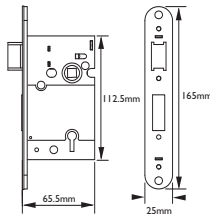

A3002 3"

Variation

A3003 2.5"

Conforms to BS3621:2004

NOTES:

REBATE SETS AVAILABLE UPON REQUEST
38mm BOLT THROUGH CENTRES

Conforms to BS3621:2004

PVD 
 SSS 

Original Flat Latch

A3024 2.5"

Variations

A3025 3"

A3026 4"

NOTES:

REBATE SETS AVAILABLE UPON REQUEST
38mm BOLT THROUGH CENTRES

SSS 