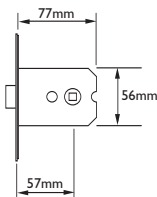

EB
SCP

A3028

Bathroom Deadbolt

A3028 3"

Variations