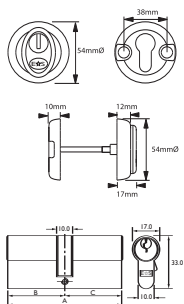

A3002 3"

Variation

A3003 2.5"

Conforms to BS3621:2004

NOTES:

REBATE SETS AVAILABLE UPON REQUEST
38mm BOLT THROUGH CENTRES

Conforms to BS3621:2004

PVD 
 SSS 

BS 3621 Euro Profile Cylinder Sashlock

A3006 2.5"

Variation

A3007 3"

SUPPLIED COMPLETE WITH SECURITY ESCUTCHEONS AND CYLINDER

Conforms to BS3621:2004

NOTES:

REBATE SETS AVAILABLE UPON REQUEST
38mm BOLT THROUGH CENTRES

A3016

3"

NOTES:

REBATE SETS AVAILABLE UPON REQUEST
38mm BOLT THROUGH CENTRES

PVD 
 SSS 

A3017

Oval Sashlock

A3017 2.5"

Original Flat Latch

A3024 2.5"

Variations

A3025 3"

A3026 4"

NOTES:

REBATE SETS AVAILABLE UPON REQUEST
38mm BOLT THROUGH CENTRES

SSS 