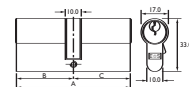

A3004

**BS 3621 Euro Profile
 Cylinder Deadlock**

A3004 2.5"

Variation

A3005 3"

SUPPLIED COMPLETE WITH
 SECURITY ESCUTCHEONS AND CYLINDER

NOTES:
 REBATE SETS AVAILABLE UPON REQUEST

A3006