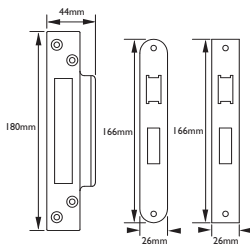

A3002 3"

Variation

A3003 2.5"

Conforms to BS3621:2004

NOTES:

REBATE SETS AVAILABLE UPON REQUEST
38mm BOLT THROUGH CENTRES

Conforms to BS3621:2004

PVD 
 SSS 

BS 3621 Euro Profile Cylinder Sashlock

A3006 2.5"

Variation

A3007 3"

SUPPLIED COMPLETE WITH SECURITY ESCUTCHEONS AND CYLINDER

Conforms to BS3621:2004

NOTES:

REBATE SETS AVAILABLE UPON REQUEST
38mm BOLT THROUGH CENTRES

NOTES:
 REBATE SETS AVAILABLE UPON REQUEST
 38mm BOLT THROUGH CENTRES

A3021

Flat Latch

A3021 3"

Variations

A3022 2.5"

A3023 4"

A3024

Original Flat Latch

A3024 2.5"

Variations

A3025 3"

A3026 4"

NOTES:

REBATE SETS AVAILABLE UPON REQUEST
38mm BOLT THROUGH CENTRES

SSS 