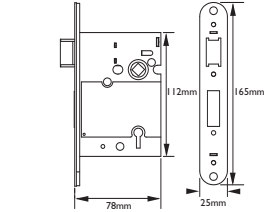

A3002 3"

Variation

A3003 2.5"

Conforms to BS3621:2004

NOTES:

REBATE SETS AVAILABLE UPON REQUEST
38mm BOLT THROUGH CENTRES

Conforms to BS3621:2004

PVD 
 SSS 