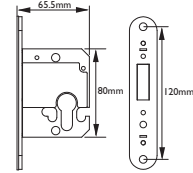

A3004 2.5"

Variation