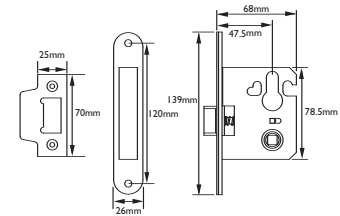

SSS

A3027

2.5" Mortice Euro Cylinder Night Latch

SUPPLIED COMPLETE WITH SECURITY ESCUTCHEONS AND CYLINDER