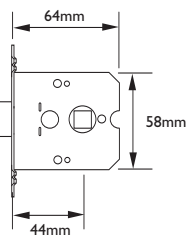

NOTES:
 REBATE SETS AVAILABLE UPON REQUEST
 38mm BOLT THROUGH CENTRES

A3021

Flat Latch

A3021 3"

Variations

A3022 2.5"

A3023 4"

A3024

Original Flat Latch

A3024 2.5"

Variations

A3025 3"

A3026 4"

NOTES:

REBATE SETS AVAILABLE UPON REQUEST
38mm BOLT THROUGH CENTRES

SSS 