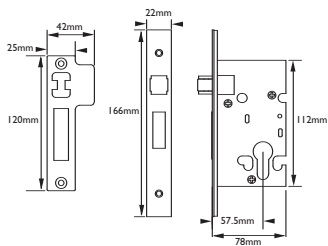

A3016

3"

NOTES:

REBATE SETS AVAILABLE UPON REQUEST
38mm BOLT THROUGH CENTRES

PVD 
 SSS 

A3017

Oval Sashlock

A3017 2.5"

NOTES:
 REBATE SETS AVAILABLE UPON REQUEST
 38mm BOLT THROUGH CENTRES

A3021

Flat Latch

A3021 3"

Variations

A3022 2.5"

A3023 4"

A3024