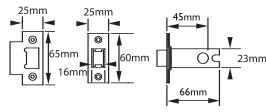

A3029 2.5"

A3030 4"

NOTES:
REBATE SETS AVAILABLE UPON REQUEST
38mm BOLT THROUGH CENTRES

A3031

Heavy Sprung Tubular Latch

A3031 3"

Variations

A3032 2.5"