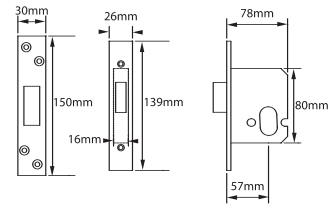

A3019

Oval Deadlock

A3019 3"