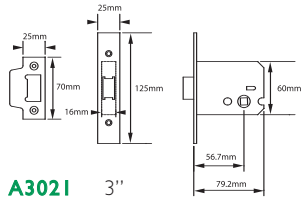

NOTES:
 REBATE SETS AVAILABLE UPON REQUEST
 38mm BOLT THROUGH CENTRES

A3021

Flat Latch

A3021 3"

Variations

A3022 2.5"

A3023 4"

A3024