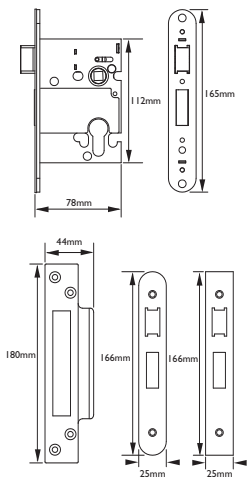

A3002 3"

Variation

A3003 2.5"

Conforms to BS3621:2004

NOTES:

REBATE SETS AVAILABLE UPON REQUEST
38mm BOLT THROUGH CENTRES

Conforms to BS3621:2004

PVD 
 SSS 

BS 3621 Euro Profile Cylinder Sashlock

A3006 2.5"

Variation

A3007 3"

SUPPLIED COMPLETE WITH SECURITY ESCUTCHEONS AND CYLINDER

Conforms to BS3621:2004

NOTES:

REBATE SETS AVAILABLE UPON REQUEST
38mm BOLT THROUGH CENTRES

NOTES:
 REBATE SETS AVAILABLE UPON REQUEST
 38mm BOLT THROUGH CENTRES

A3021

Flat Latch

A3021 3"

Variations

A3022 2.5"

A3023 4"

A3024

Original Flat Latch

A3024 2.5"

Variations

A3025 3"

A3026 4"

NOTES:

REBATE SETS AVAILABLE UPON REQUEST
38mm BOLT THROUGH CENTRES

SSS 