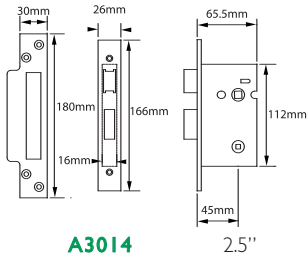

ACORN

30 SERIES CONTRACT LOCK RANGE

A3014

Bathroom Sashlock

A3014

2.5"

Variation