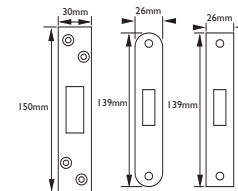

A3001

2.5"

FINISH CODES:

- PVD - STAINLESS BRASS
- SSS - SATIN STAINLESS STEEL
- SCP - SATIN CHROME PLATED
- EB - ELECTRO BRASS STEEL

NOTES:
REBATE SETS AVAILABLE UPON REQUEST