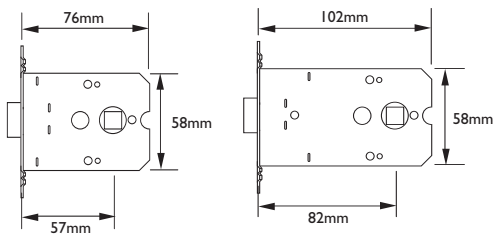

NOTES:
 REBATE SETS AVAILABLE UPON REQUEST
 38mm BOLT THROUGH CENTRES

A3021

Flat Latch

A3021 3"

Variations

A3022 2.5"

A3023 4"

A3024

Original Flat Latch

A3024 2.5"

Variations

A3025 3"

A3026 4"

NOTES:

REBATE SETS AVAILABLE UPON REQUEST
38mm BOLT THROUGH CENTRES

SSS 