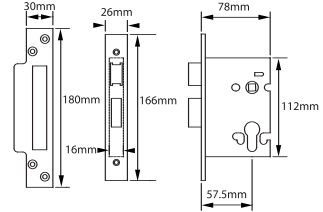

PVD
SSS

A3010

Euro Sashlock

A3010 3"

Variation

A3011 2.5"

PVD
SSS

A3012

Euro Deadlock

A3012 2.5"

Variation

A3013 3"

NOTES:
REBATE SETS AVAILABLE UPON REQUEST
38mm BOLT THROUGH CENTRES