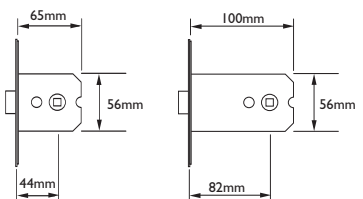

A3029 2.5"

A3030 4"

NOTES:
REBATE SETS AVAILABLE UPON REQUEST
38mm BOLT THROUGH CENTRES

A3031

Heavy Sprung Tubular Latch

A3031 3"

Variations

A3032 2.5"