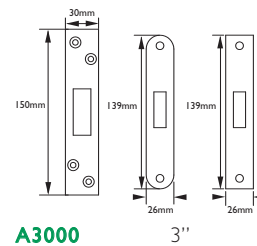

A3000

3"

Variation