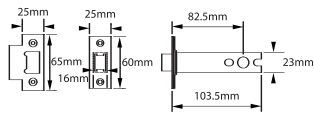

A3029 2.5"

A3030 4"

NOTES:
REBATE SETS AVAILABLE UPON REQUEST
38mm BOLT THROUGH CENTRES

A3031

Heavy Sprung Tubular Latch

A3031 3"

Variations

A3032 2.5"