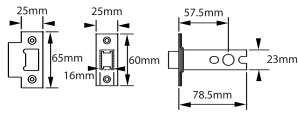

A3029 2.5"

A3030 4"

NOTES:
REBATE SETS AVAILABLE UPON REQUEST
38mm BOLT THROUGH CENTRES

A3031

Heavy Sprung Tubular Latch

A3031 3"

Variations

A3032 2.5"