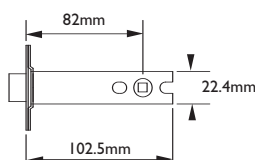

A3031

Heavy Sprung Tubular Latch

Variations

A3035

Tubular Deadbolt

Variations

A3037 4"

NOTES:

- REBATE SETS AVAILABLE UPON REQUEST
- 38MM BOLT THROUGH CENTRE
- NOT BOLT THROUGH FOR 2.5" LATCH
- 3" VERSION AVAILABLE WITH BSS + SSS, OR EB + SSS FOREND & STRIKE