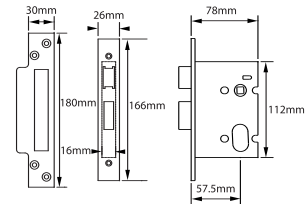

Variation

A3018 3"