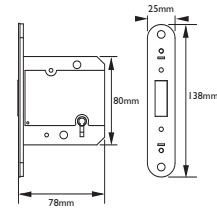

A3000

3"

Variation