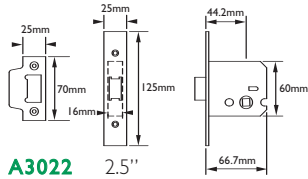

NOTES:
 REBATE SETS AVAILABLE UPON REQUEST
 38mm BOLT THROUGH CENTRES

A3021

Flat Latch

A3021 3"

Variations

A3022 2.5"

A3023 4"

A3024

Original Flat Latch

A3024 2.5"

Variations

A3025 3"

A3026 4"

NOTES:

REBATE SETS AVAILABLE UPON REQUEST
38mm BOLT THROUGH CENTRES

SSS 