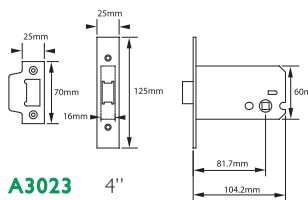

NOTES:
 REBATE SETS AVAILABLE UPON REQUEST
 38mm BOLT THROUGH CENTRES

A3021

Flat Latch

A3021 3"

Variations

A3022 2.5"

A3023 4"

A3024

Original Flat Latch

A3024 2.5"

Variations

A3025 3"

A3026 4"

NOTES:

REBATE SETS AVAILABLE UPON REQUEST
38mm BOLT THROUGH CENTRES

SSS 