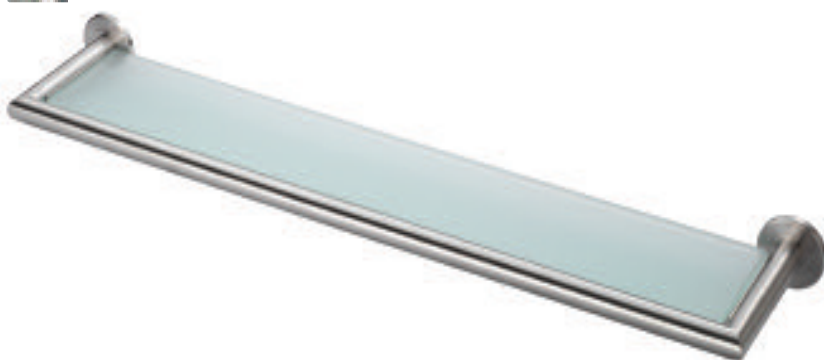

Wall Mounted

Dimensions: projection: 100mm
 rose: 6mm x 50mmØ
 Overall Pot Height: 236mm
 Pot Diameter: 78mmØ

SS 

A9408

Single Towel Rail

400mm

Dimensions: projection: 85mm
 centres: 400mm
 bar diameter: 20mm
 rose: 6mm x 50mmØ

Variations

A9408A 600mm (centres 600mm)

A9408B 800mm (centres 800mm)

A9409

Glass Shelf

575mm

Dimensions: projection: 126mm
centres: 600mm
overall length: 650mm
glass thickness: 6mm

A9501

Towel Ring

Dimensions: width: 180mm
height: 206mm
projection: 65mm

A9502

Triangular Tray

Dimensions: width: 235mm
height: 70mm
projection: 235mm

A9503

Double Robe Hook

Dimensions: width: 85mm
height: 52mm
projection: 75mm