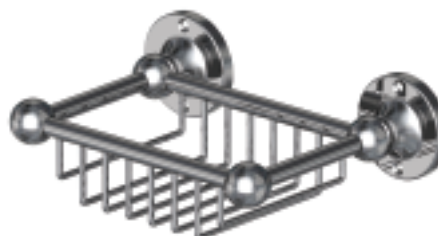

Dimensions: width: 205mm
height: 52mm
projection: 80mm

A9506

Paper Holder

Dimensions: width: 180mm
height: 120mm
projection: 65mm

A9507

Shower Soap Dish

Dimensions: width: 195mm
height: 65mm
projection: 130mm

A9508

Spare Paper Holder

Dimensions: width: 80mm
height: 190mm
projection: 95mm

A9509

Sponge Holder

Dimensions: width: 280mm
height: 90mm
projection: 180mm

A9510

Triangular Shower Tray
(small)