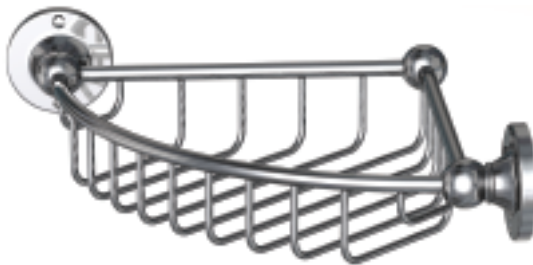

Wall Mounted

Dimensions: projection: 100mm
 rose: 6mm x 50mmØ
 Overall Pot Height: 236mm
 Pot Diameter: 78mmØ

SS 

A9408

Single Towel Rail

400mm

Dimensions: projection: 85mm
 centres: 400mm
 bar diameter: 20mm
 rose: 6mm x 50mmØ

Variations

A9408A 600mm (centres 600mm)

A9408B 800mm (centres 800mm)

A9409

Glass Shelf

575mm

Dimensions: projection: 126mm
centres: 600mm
overall length: 650mm
glass thickness: 6mm

A9501

Towel Ring

Dimensions: width: 180mm
height: 206mm
projection: 65mm

A9502

Triangular Tray

Dimensions: width: 235mm
height: 70mm
projection: 235mm

A9503

Double Robe Hook

Dimensions: width: 85mm
height: 52mm
projection: 75mm