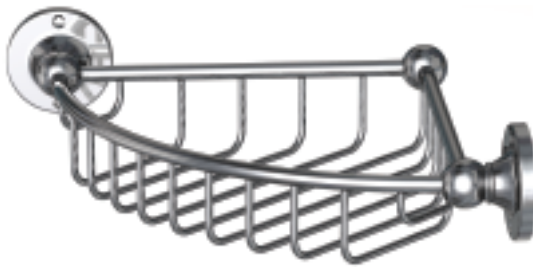

SS 

**A9408**

**Single Towel Rail**

400mm

**Dimensions:** projection: 85mm  
 centres: 400mm  
 bar diameter: 20mm  
 rose: 6mm x 50mmØ

**Variations**

**A9408A** 600mm (centres 600mm)

**A9408B** 800mm (centres 800mm)

**A9409**

**Glass Shelf**

575mm

**Dimensions:** projection: 126mm  
centres: 600mm  
overall length: 650mm  
glass thickness: 6mm

**A9501**

**Towel Ring**

**Dimensions:** width: 180mm  
height: 206mm  
projection: 65mm

**A9502**

**Triangular Tray**

**Dimensions:** width: 235mm  
height: 70mm  
projection: 235mm

**A9503**

**Double Robe Hook**

**Dimensions:** width: 85mm  
height: 52mm  
projection: 75mm

**A9504**

**Single Robe Hook**