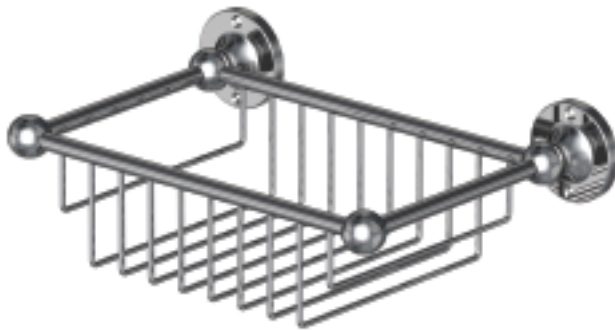

A9509

Sponge Holder

Dimensions: width: 280mm
height: 90mm
projection: 180mm