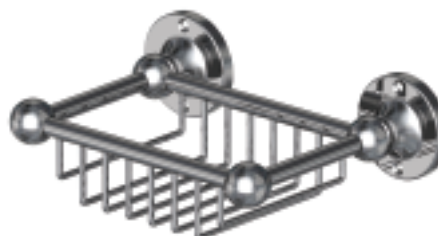

A9507

Shower Soap Dish

Dimensions: width: 195mm
height: 65mm
projection: 130mm