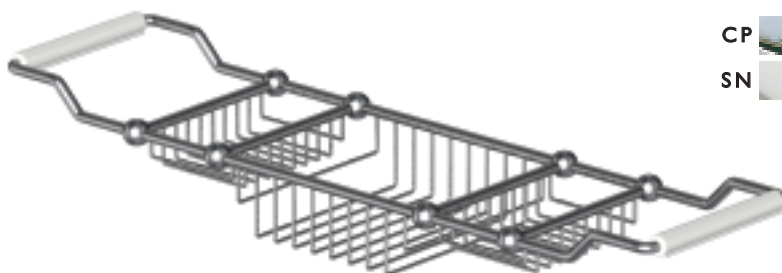

**A9519**

**Toilet Brush**

with Wall-mounted Brush Pot

**Dimensions:** width: 110mm  
height: 460mm  
projection: 160mm

**(A9519BP - Spare Brush Pot)**

**A9520**

**Double Tumbler Holder**  
with China Tumblers

**Dimensions:** width: 175mm  
height: 115mm  
projection: 145mm

**(A9520ST - Spare Tumblers)**

**A9521**

**Toothbrush Holder**  
with Ceramic Pots

**Dimensions:** width: 105mm  
height: 105mm  
projection: 85mm

**(A9521TP - Spare Toothbrush Pots)**

**A9522**

**Dog-bone Paper Holder**

**Dimensions:** width: 209mm  
height: 53mm  
projection: 80mm

**A9523**

**Bath Rack**

**Dimensions:** width: 195mm  
height: 75mm  
projection: 745-815mm